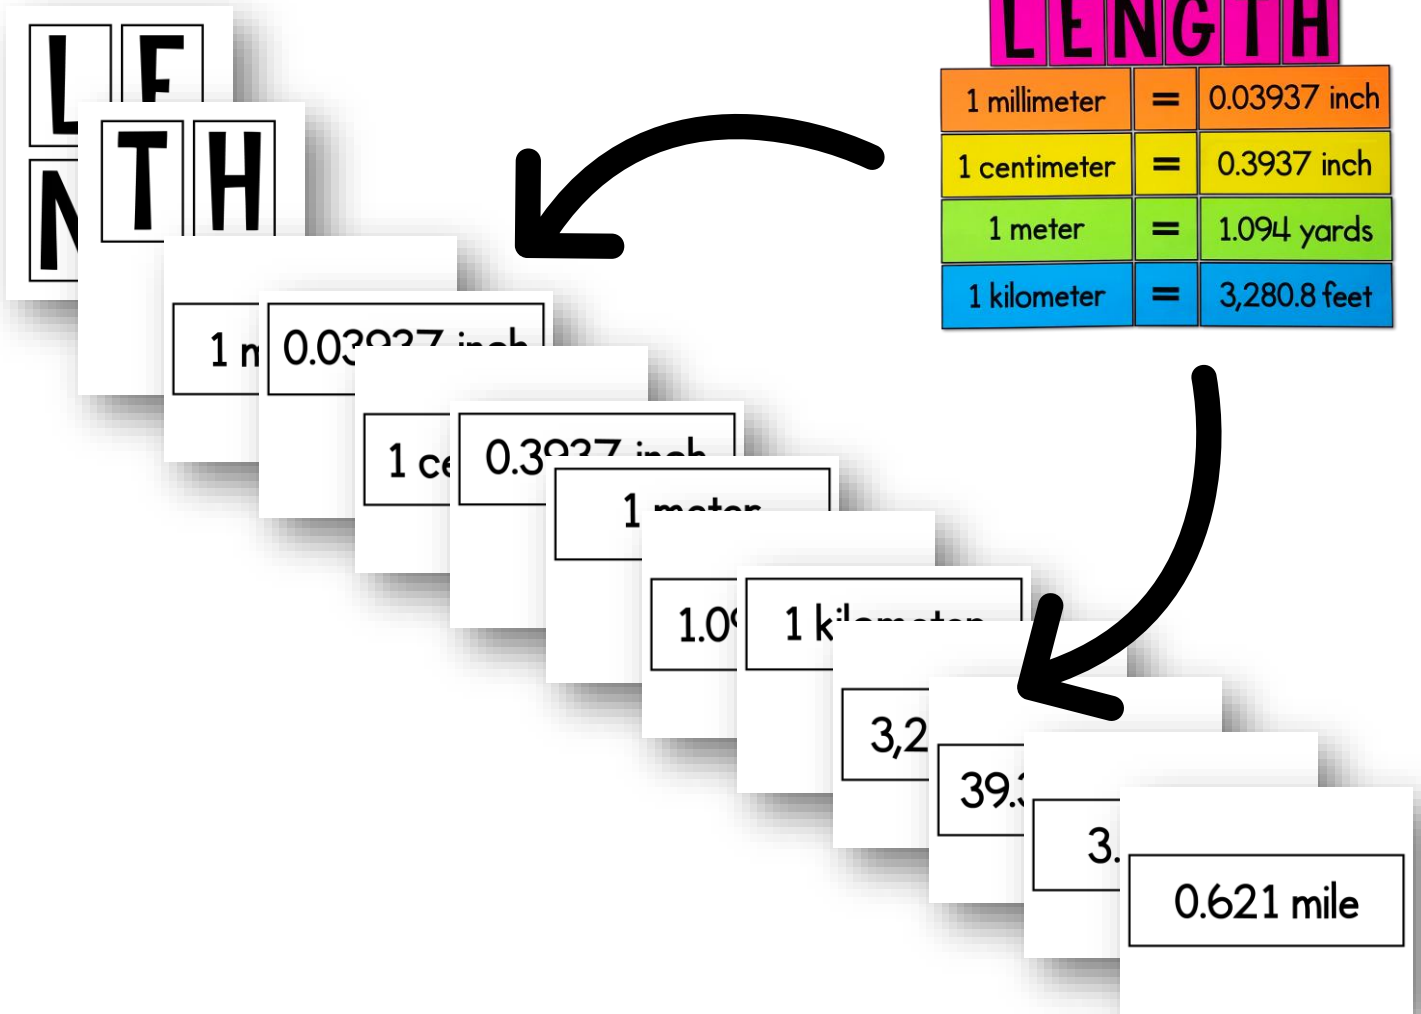

LENGTH

1 millimeter	=	0.03937 inch
1 centimeter	=	0.3937 inch
1 meter	=	1.094 yards
1 kilometer	=	3,280.8 feet

LIQUID VOLUME

1 milliliter	=	0.202884 tsp.
1 liter	=	0.264172 gal.

WEIGHT

1 gram	=	0.035 ounce
1 kilogram	=	2.204623 lb.

1 millimeter	=	0.03937 inch
1 centimeter	=	0.3937 inch
1 meter	=	1.094 yards
1 kilometer	=	3,280.8 feet

1 millimeter = 0.03937 inch

1 centimeter = 0.3937 inch

1 meter = 1.094 yards

1 kilometer = 3,280.8 feet